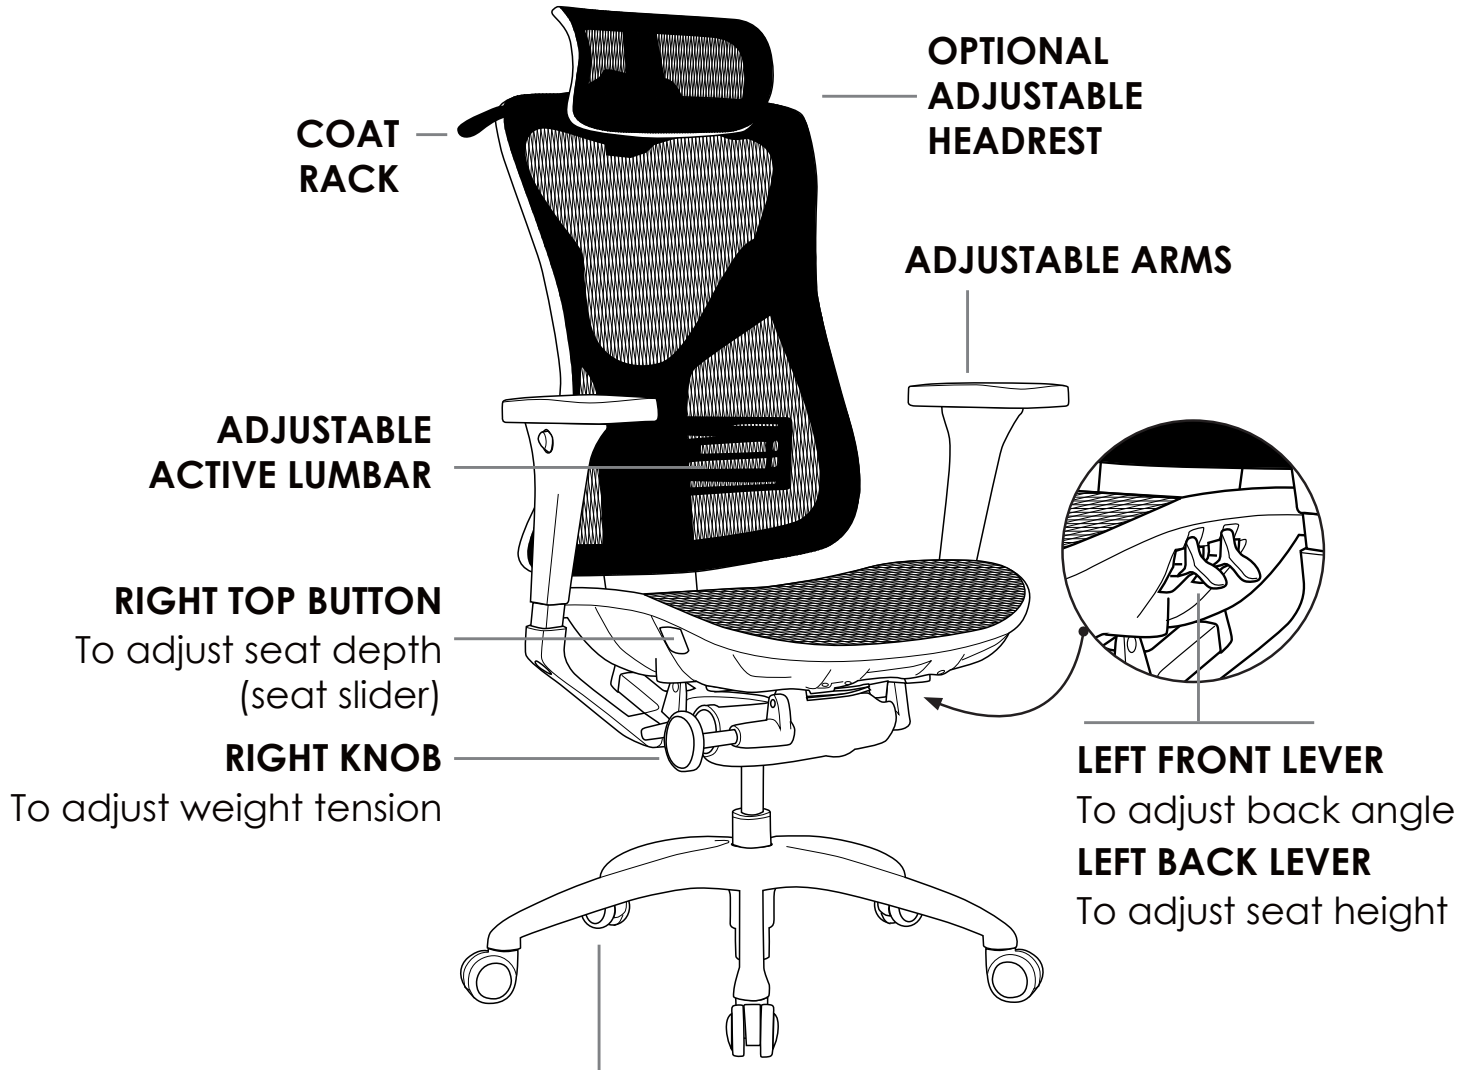

RENATA-L/H
» INSTRUCTIONS OF USE

INDOOR USE ONLY

X Do not use as a step ladder

700MM ALUMINIUM 5 STAR BASE WITH CASTORS

Use soft tyred castors for tiles
Use hard tyred castors for carpet

- » Vacuum regular
- » Regularly adjust mechanism angle
- » Regularly adjust gas height
- » All warranty claims to be forwarded to place of purchase
- » Warranty covers components and workmanship only
- » Damage or wear and tear not covered by warranty
- » Misuse or abuse will not be covered under warranty